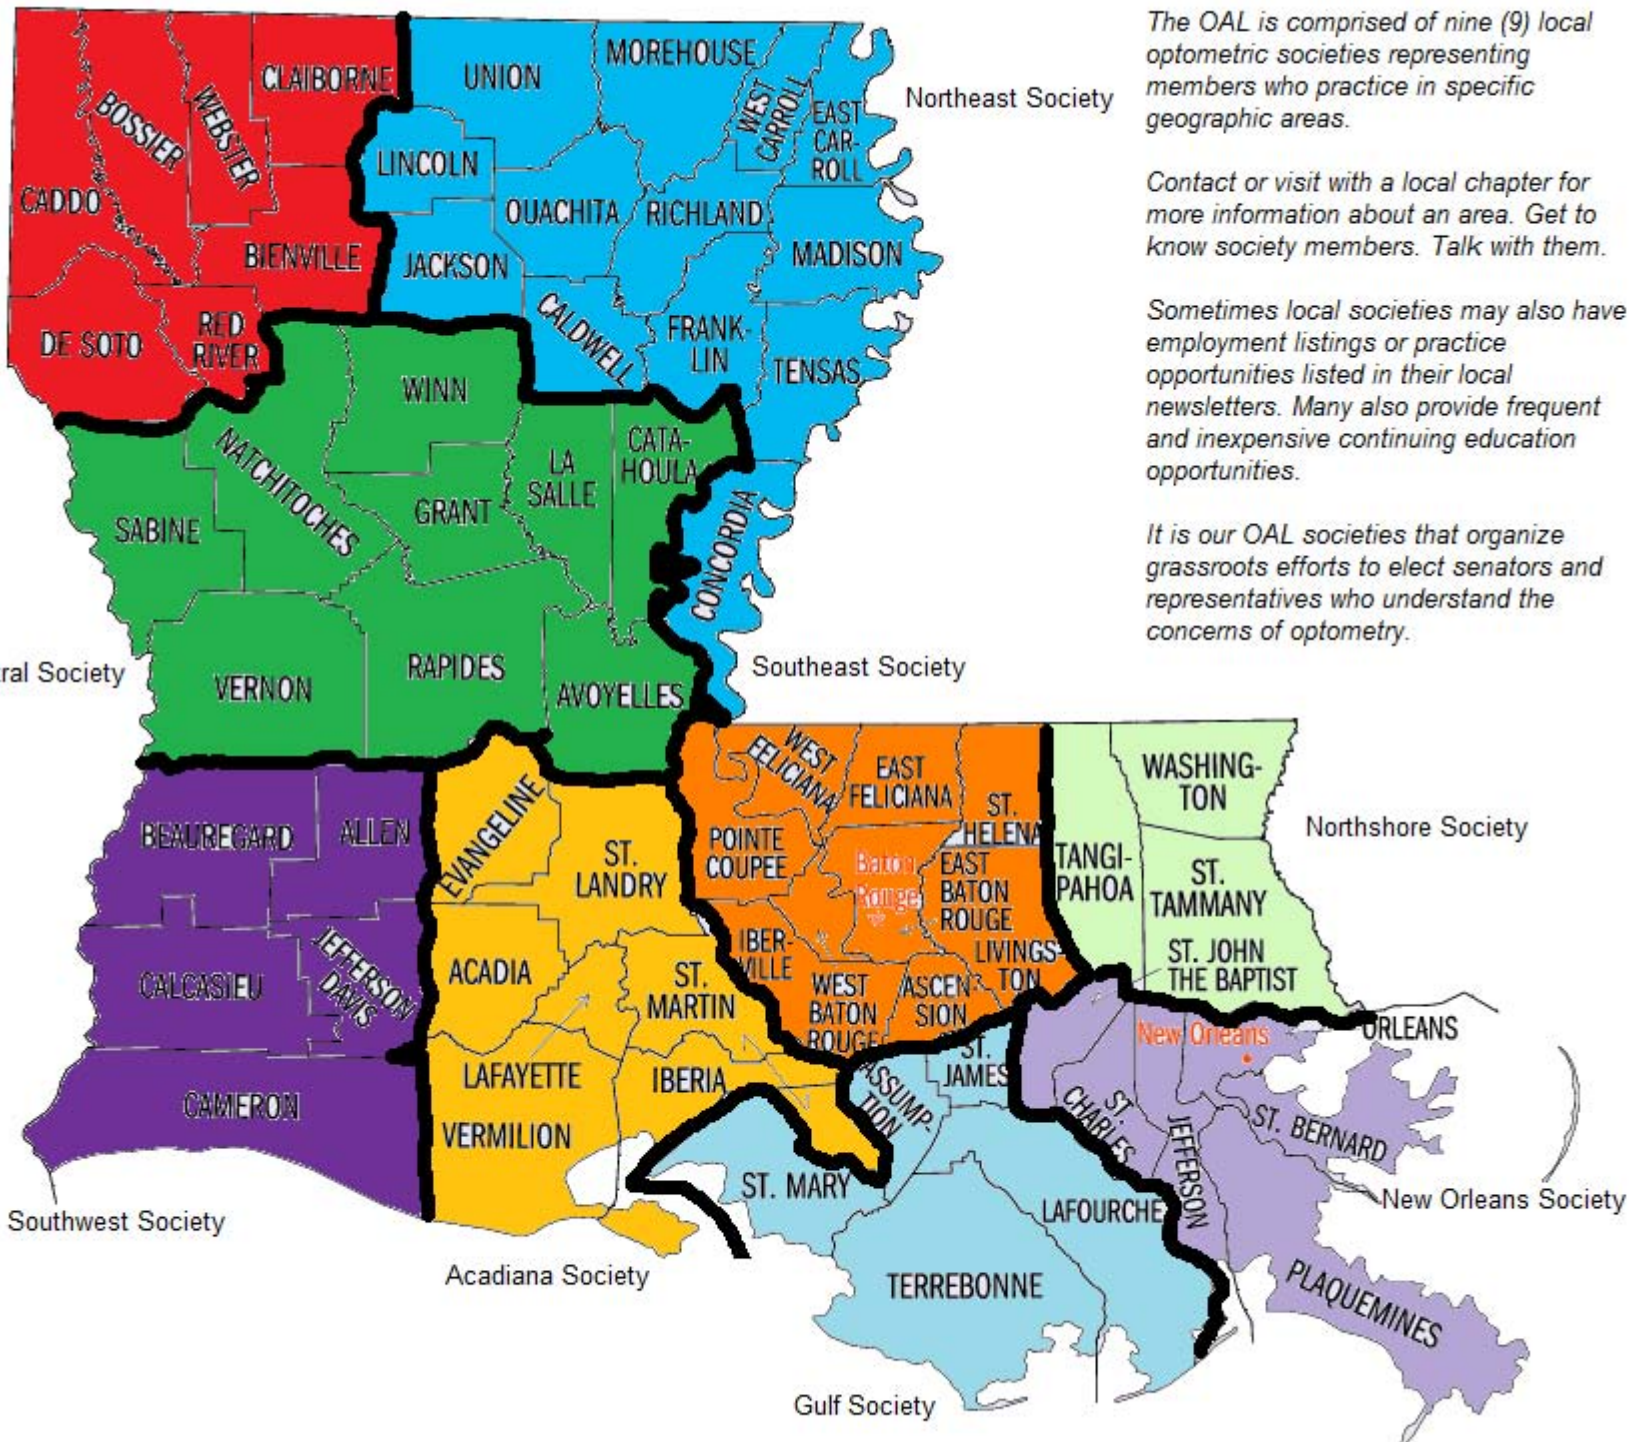

Northwest Society

The OAL is comprised of nine (9) local optometric societies representing members who practice in specific geographic areas.

Contact or visit with a local chapter for more information about an area. Get to know society members. Talk with them.